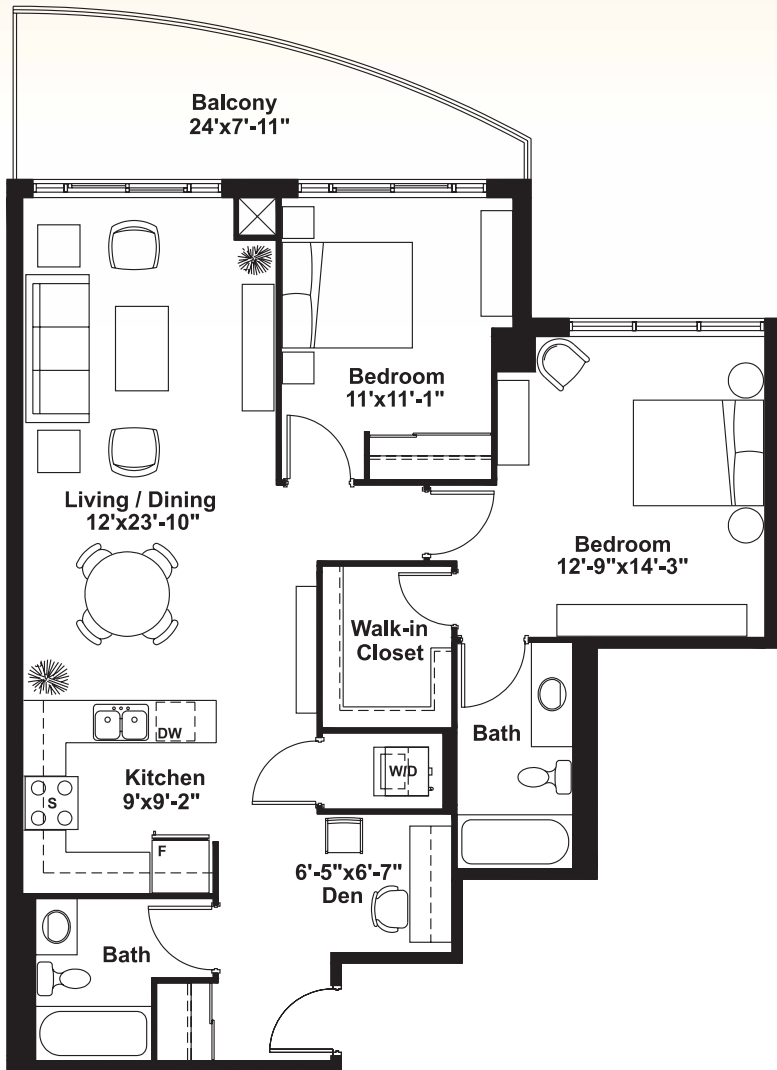

Waterscape

ON THE GRAND RIVER

SUITE N

2 BEDROOM + DEN 1186 SQ. FT.

All dimensions and square footages are approximate. Renderings are artist's concept. Measurements conform to the regulations of the Ontario New Home Warranty Program's (Tarion) official method for the calculation of floor area. Actual floor area may vary from that stated. E. & O. E.