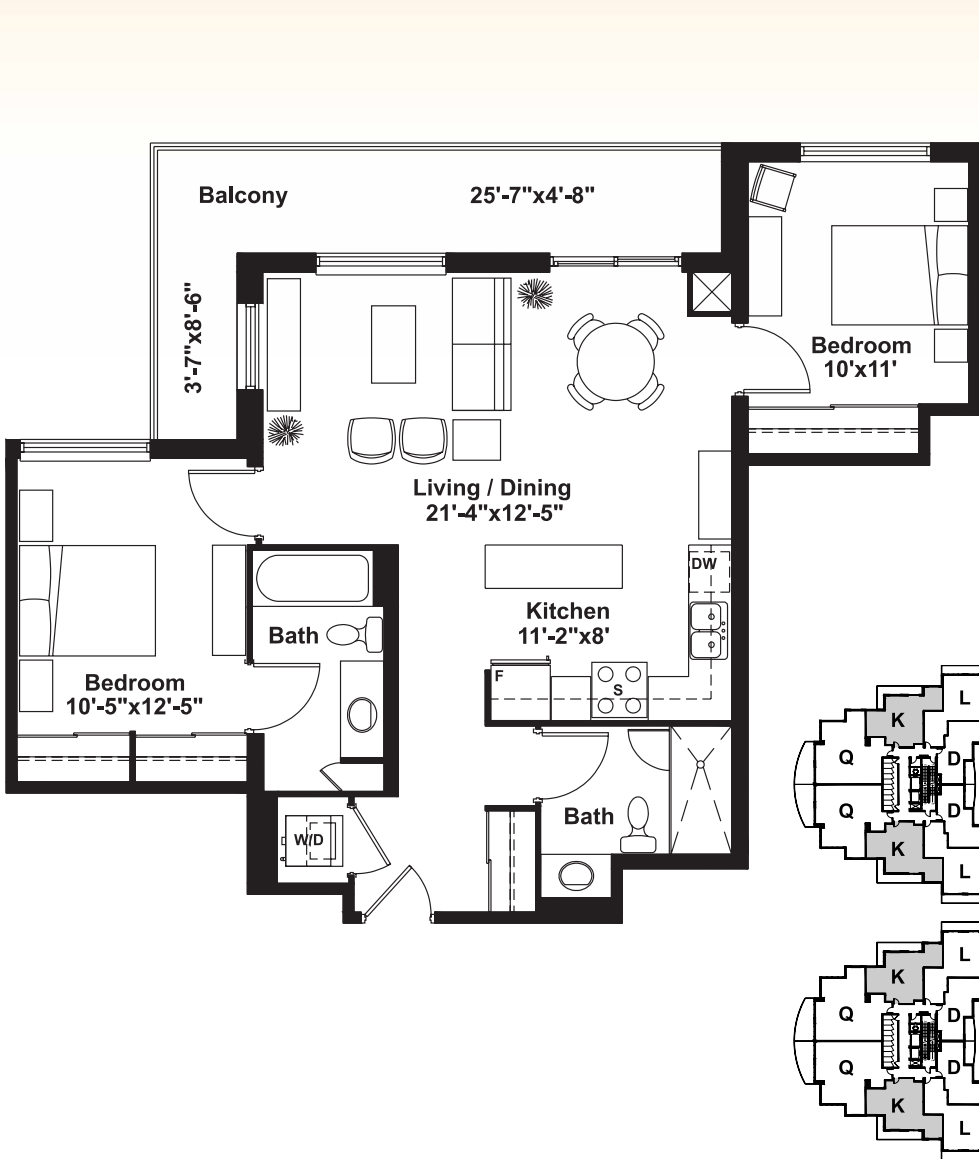

Waterscape

ON THE GRAND RIVER

SUITE K

2 BEDROOM 984 SQ. FT.

All dimensions and square footages are approximate. Renderings are artist's concept. Measurements conform to the regulations of the Ontario New Home Warranty Program's (Tarion) official method for the calculation of floor area. Actual floor area may vary from that stated. E. & O. E.