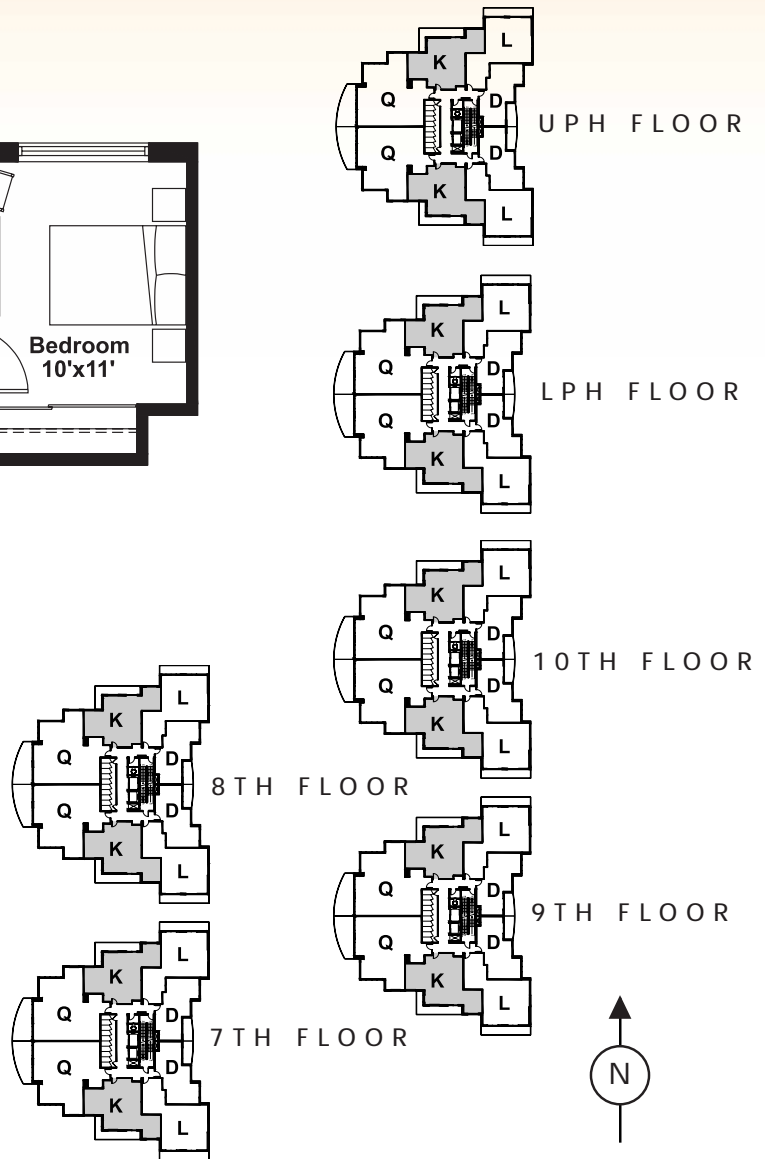

Waterscape

ON THE GRAND RIVER

SUITE K

2 BEDROOM 984 SQ. FT.

All dimensions and square footages are approximate. Renderings are artist's concept. Measurements conform to the regulations of the Ontario New Home Warranty Program's (Tarion) official method for the calculation of floor area. Actual floor area may vary from that stated. E. & O. E.