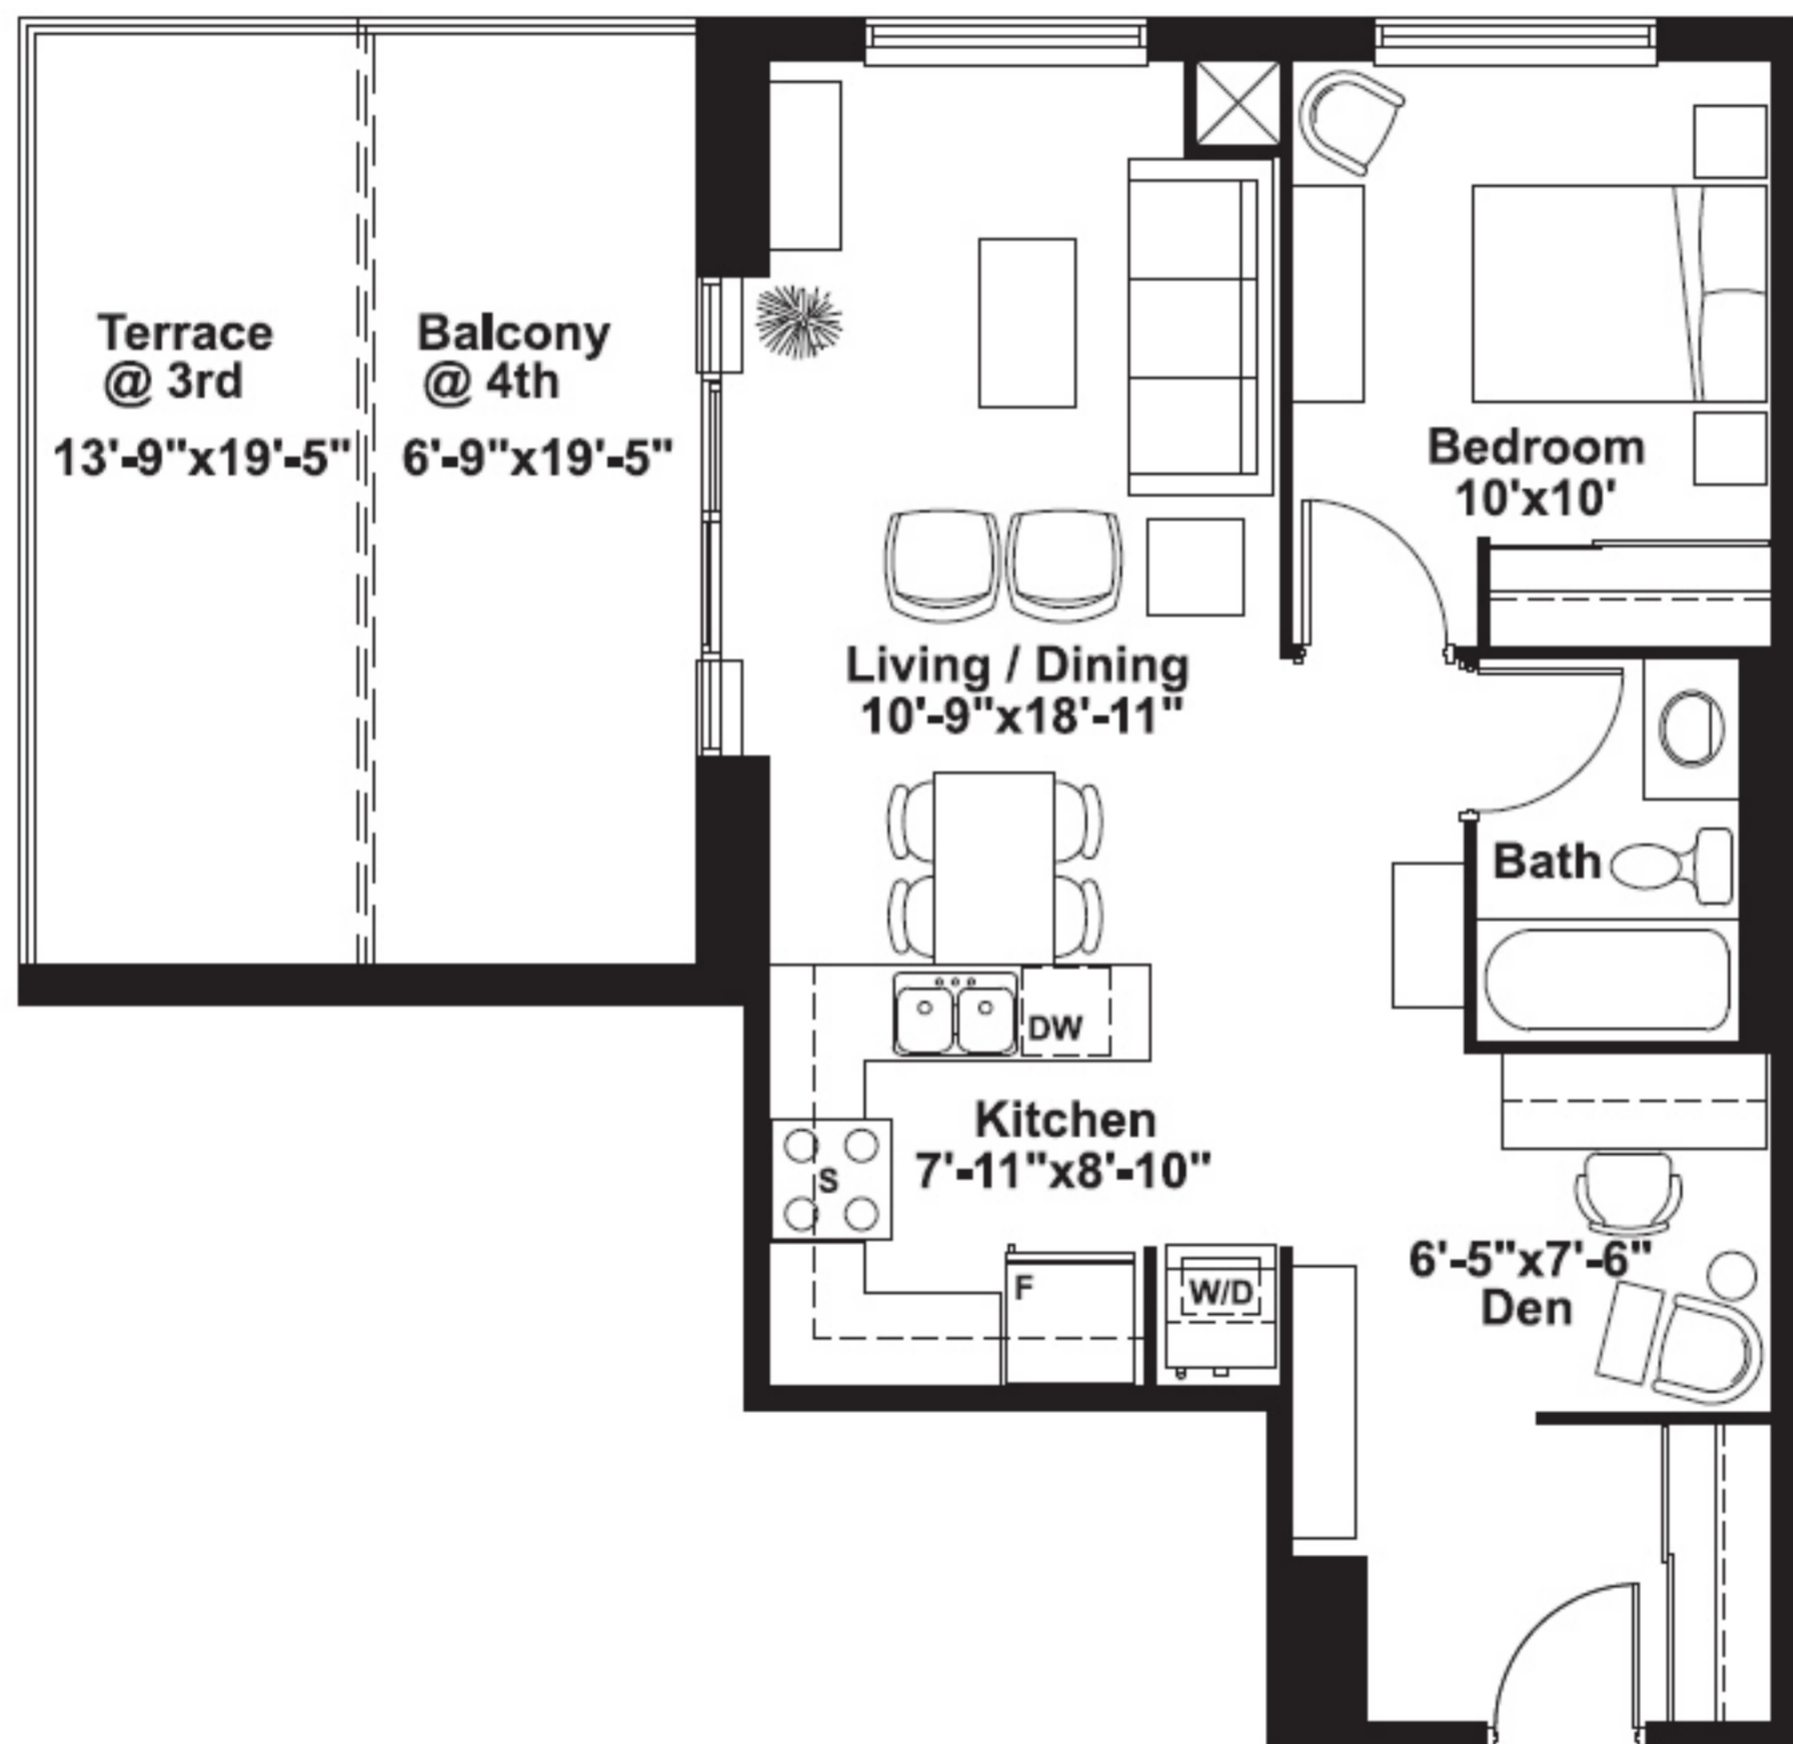

Waterscape

ON THE GRAND RIVER

SUITE F

1 BEDROOM + DEN 720 SQ. FT

4TH FLOOR

3RD FLOOR

All dimensions and square footages are approximate. Renderings are artist's concept. Measurements conform to the regulations of the Ontario New Home Warranty Program's (Tarion) official method for the calculation of floor area. Actual floor area may vary from that stated. E. & O. E.